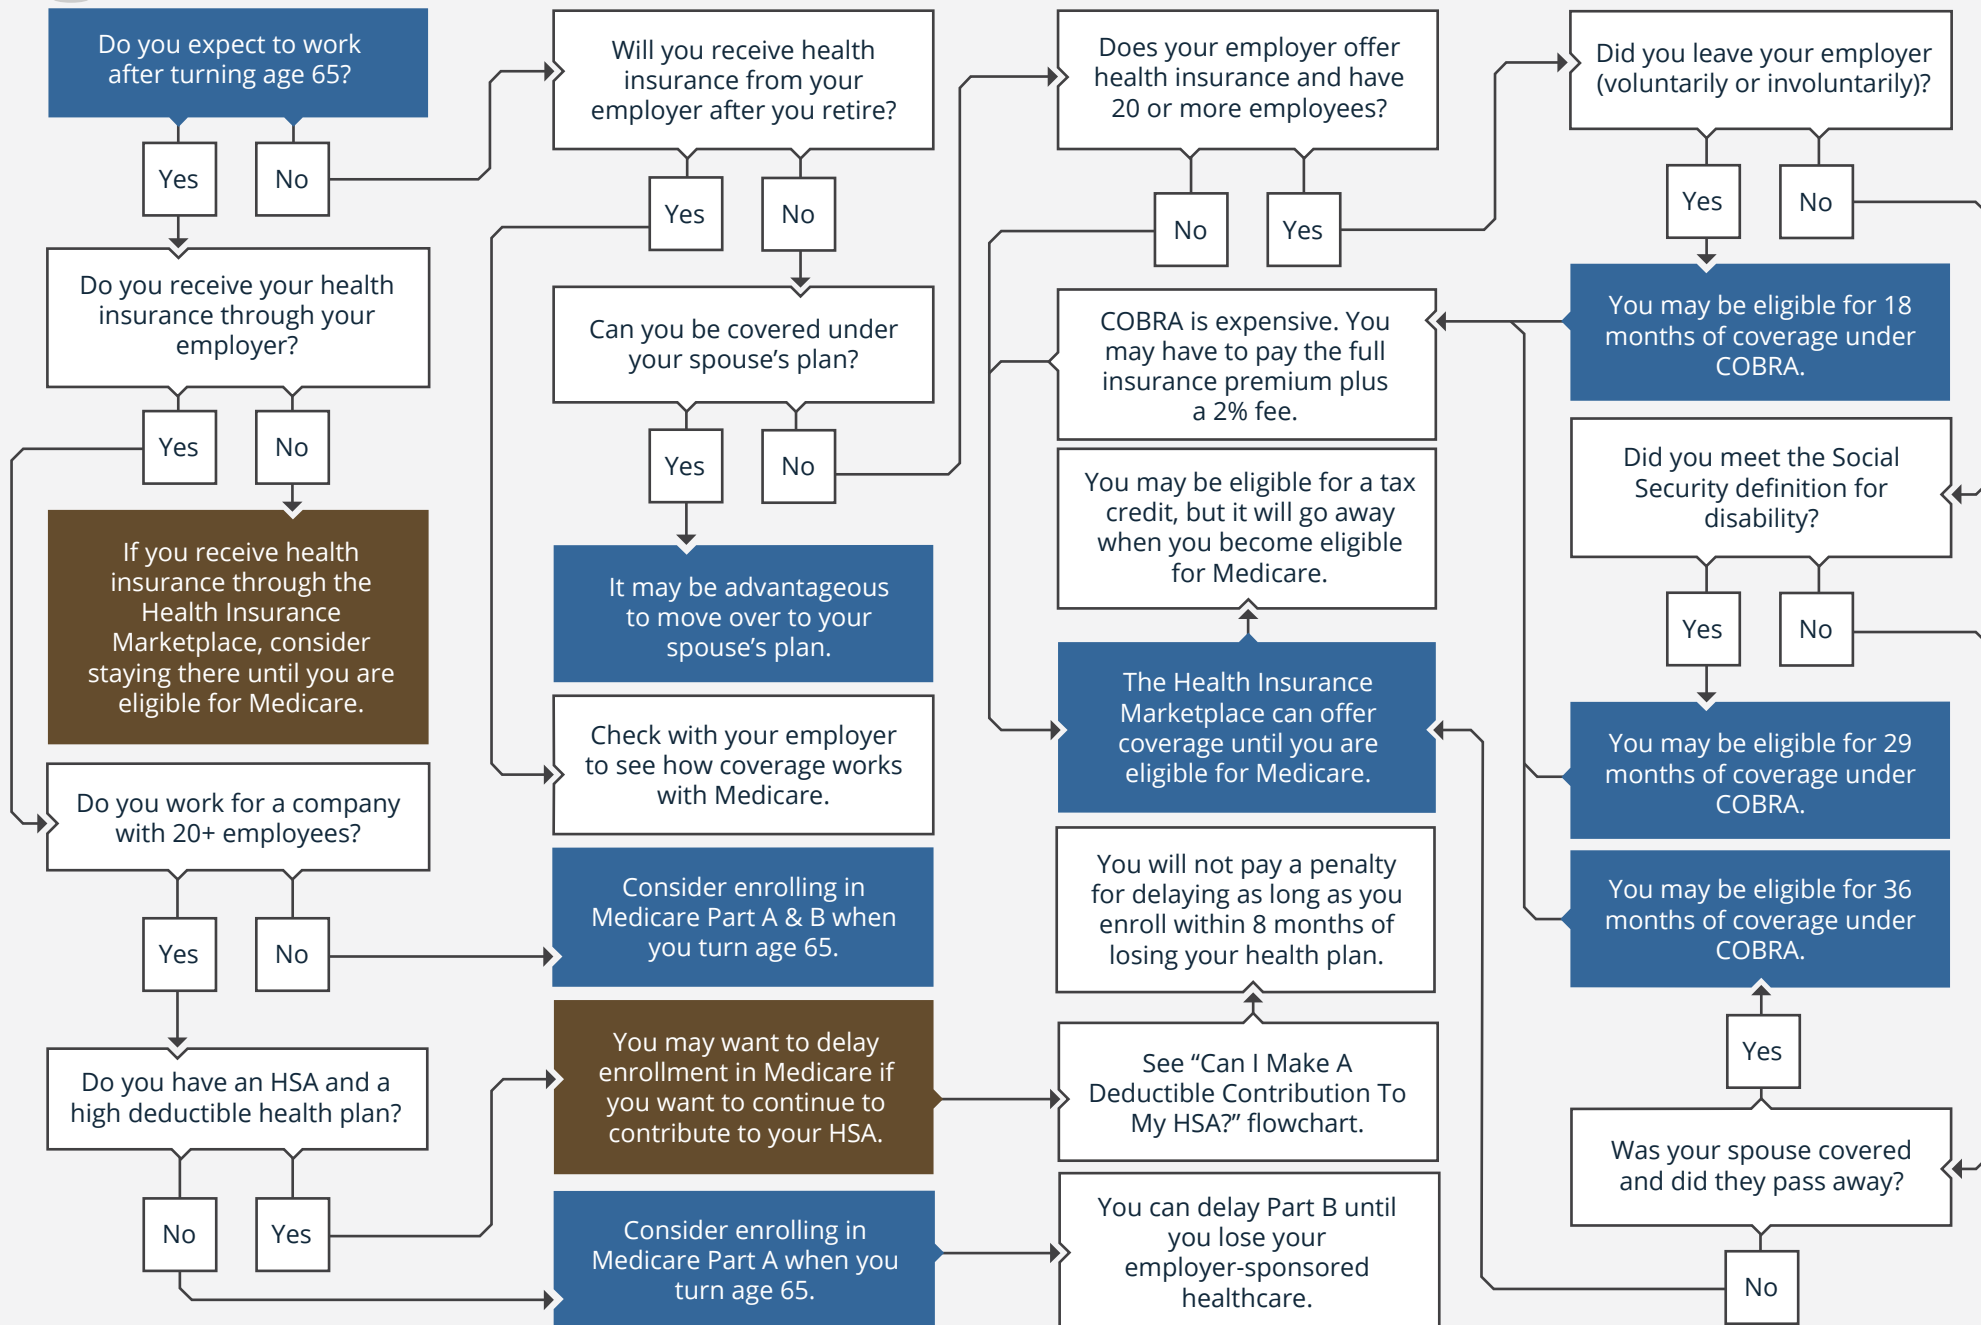

Start Here

Melinda Satterlee, Principal Owner/Financial Advisor

7560 NE 28th Pl Medina, WA 98039

melinda@marathonwealthmgt.com | 425-890-5081 | marathonwealthmgt.com